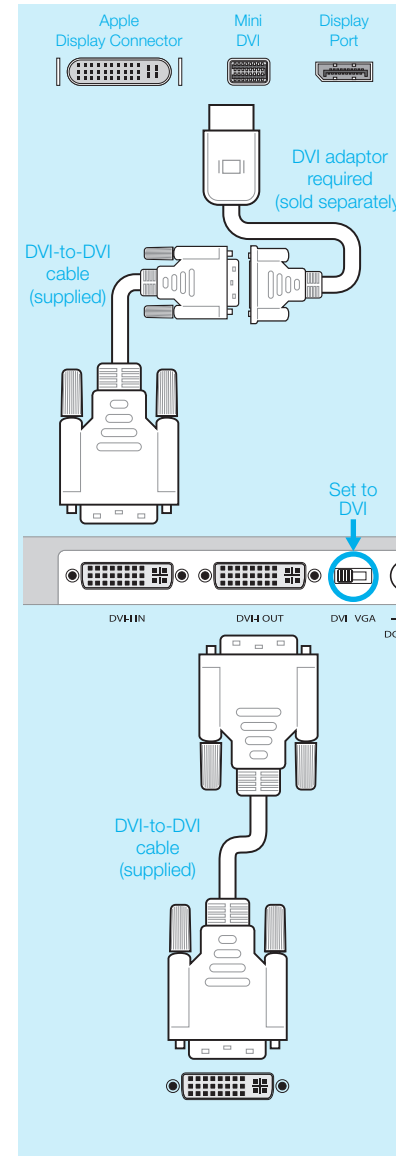

CONNECTION CHART - PL SERIES

PL-1600/PL-2200

PL-720

COMPUTER

PL INTERACTIVE PEN DISPLAY

EXTERNAL MONITOR OR PROJECTOR

DVI

VGA

OTHER

VGA ONLY