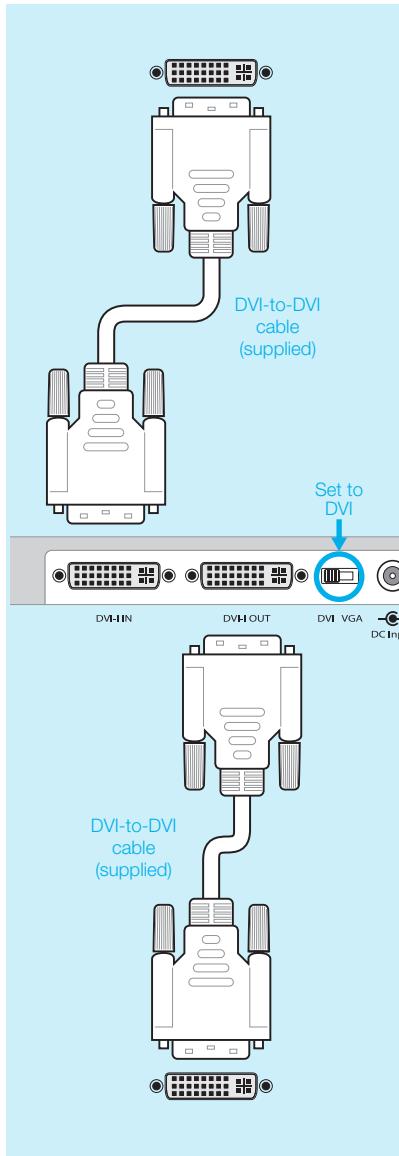

CONNECTION CHART - PL SERIES

PL-1600/PL-2200

PL-720

COMPUTER

PL INTERACTIVE PEN DISPLAY

EXTERNAL MONITOR OR PROJECTOR

DVI

VGA

OTHER

VGA ONLY