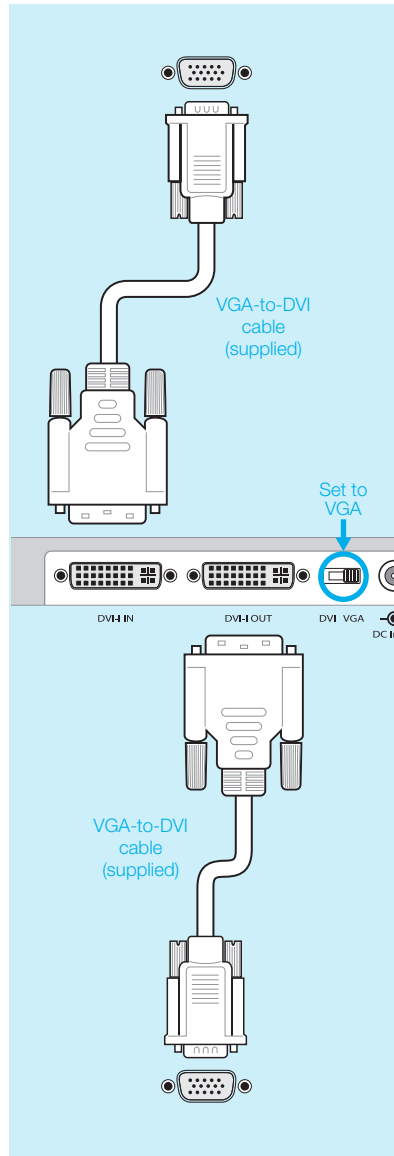

CONNECTION CHART - PL SERIES

PL-1600/PL-2200

PL-720

COMPUTER

PL INTERACTIVE PEN DISPLAY

EXTERNAL MONITOR OR PROJECTOR

DVI

VGA

OTHER

VGA ONLY