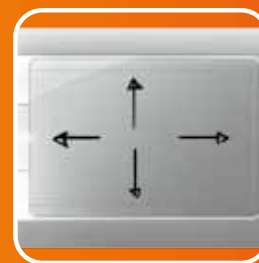

BAMBOO® FUN

PEN & TOUCH

A TOUCH OF CREATIVITY

FLAT DESIGN

The real flat design offers a sloping palm rest on the tablet which guarantees hours of comfortable use.

CUSTOMISABLE EXPRESSKEYS

The tablet is designed for ambidextrous use. Simply rotate the tablet to suit your preference.

WIDE FORMAT TABLET

The paper-like tablet surface with its 16:10 aspect ratio enables you to work easily in a multi-monitor environment.

EXPRESSIVE

Free yourself to draw, paint and create just about anything. Digitally paint in every medium, from chalk to oils. Bring your ideas to life through your own creativity. Express yourself.