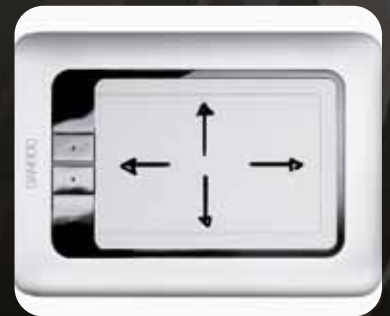

The tablet is designed for ambidextrous use. Simply rotate the tablet to suit your preference.

WIDE FORMAT TABLET

The paper-like tablet surface with its 16:10 aspect ratio enables you to work easily in a multi-monitor environment.